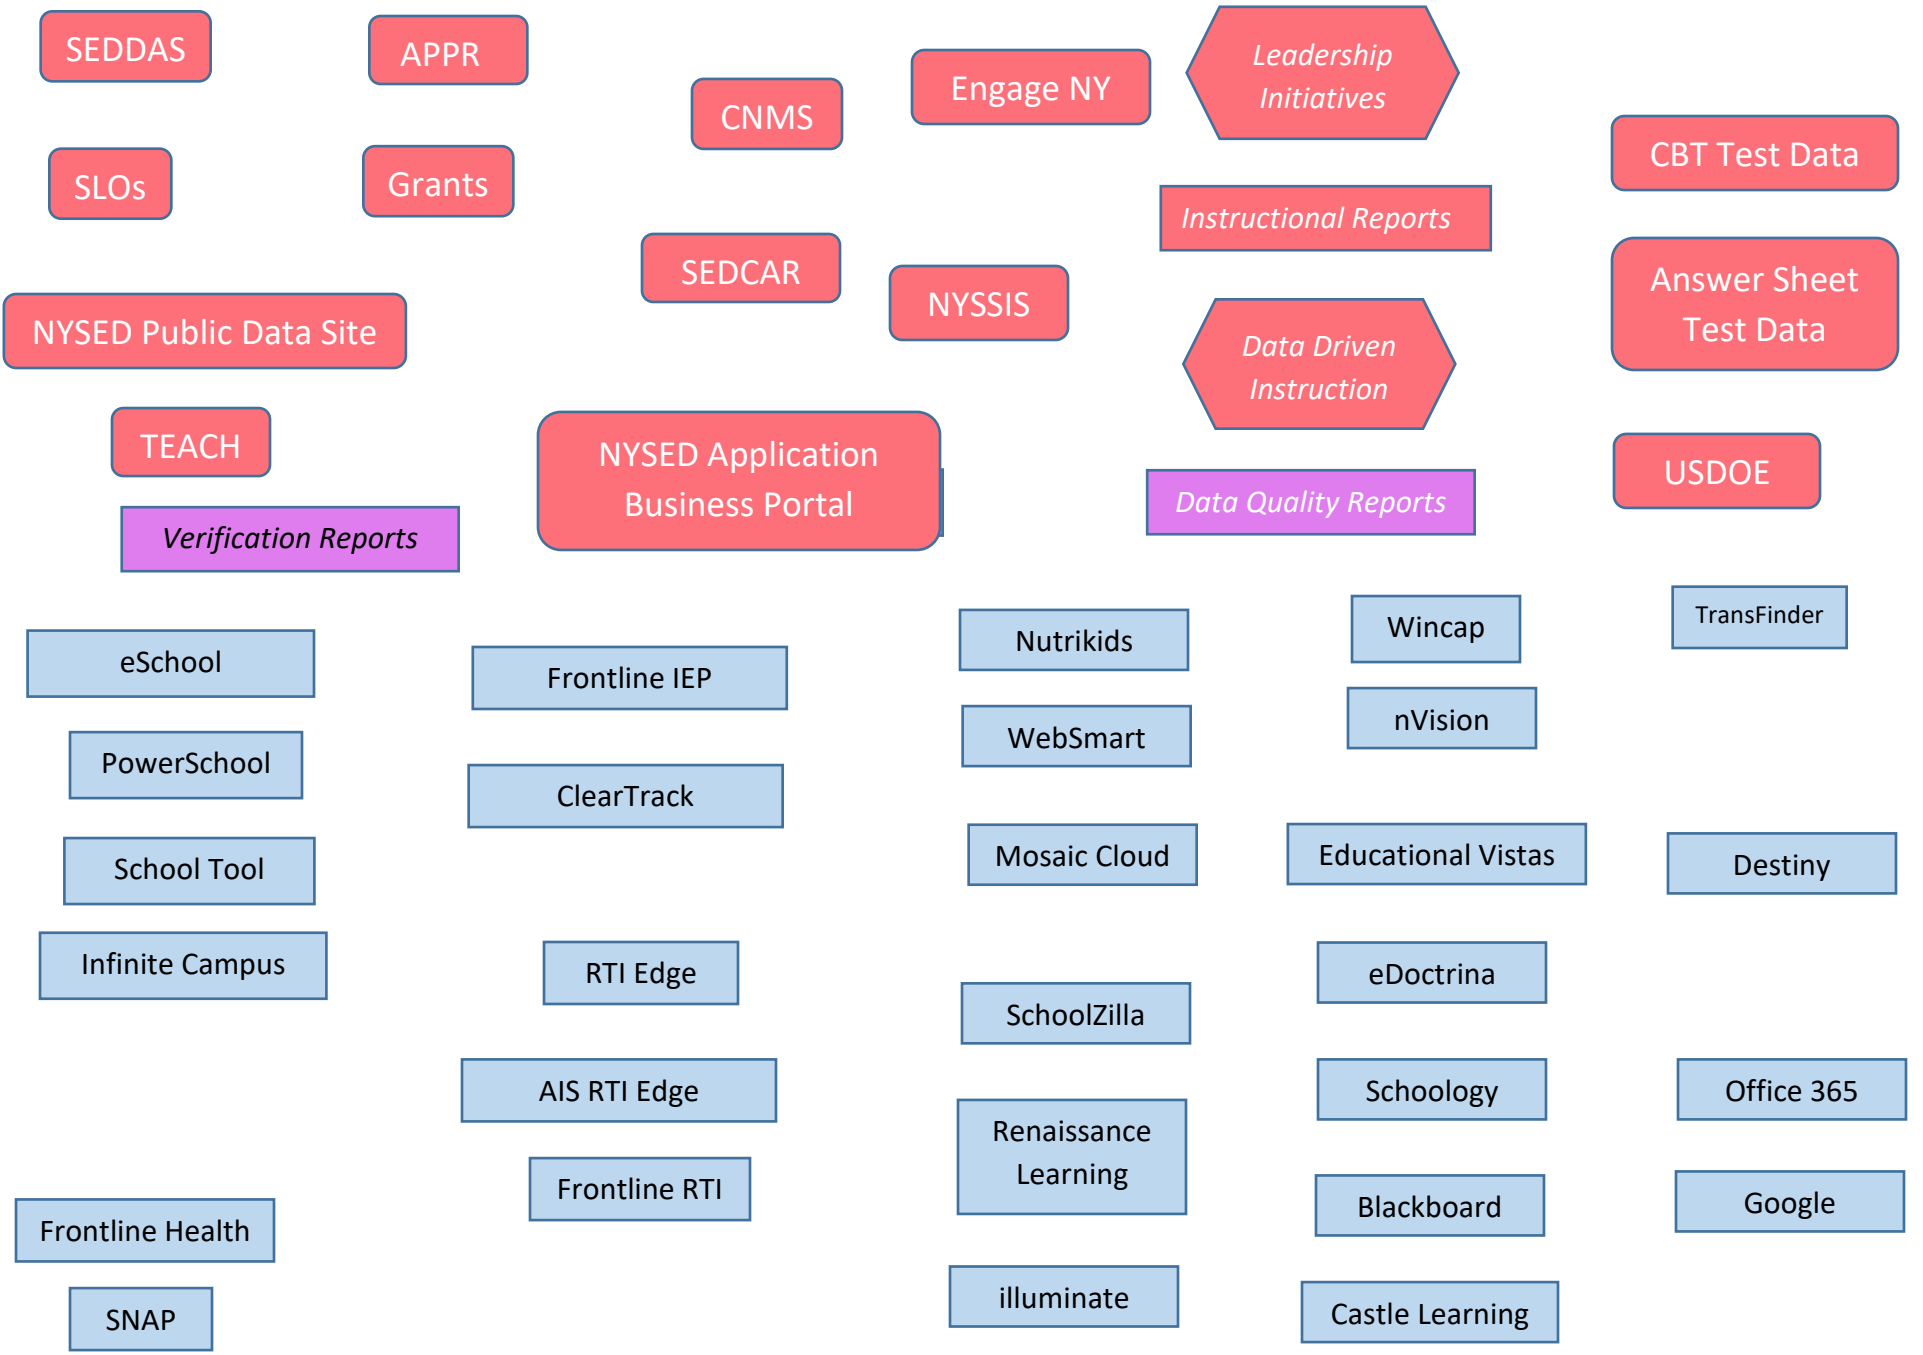

# Generic CSD Data Chart

SEDAS

APPR

CNMS

Engage NY

Leadership Initiatives

SLOs

Grants

TransFinder

PowerSchool

ClearTrack

WebSmart

nVision

School Tool

Mosaic Cloud

Educational Vistas

Destiny

Infinite Campus

RTI Edge

SchoolZilla

eDoctrina

AIS RTI Edge

Renaissance Learning

Schoology

Office 365

Frontline RTI

illuminate

Blackboard

Google

Frontline Health

Castle Learning

SNAP